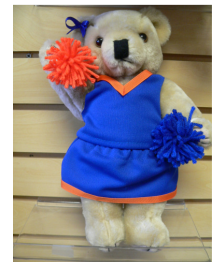

Phone: \_\_\_\_\_ Email Address: \_\_\_\_\_

\_\_\_\_\_ **BEAR@ \$15.00** Uniform Color: \_\_\_\_\_ Trim color: \_\_\_\_\_

Pom Colors: \_\_\_\_\_ in R hand **and** \_\_\_\_\_ in L hand **OR**

Mix of: \_\_\_\_\_ in both hands